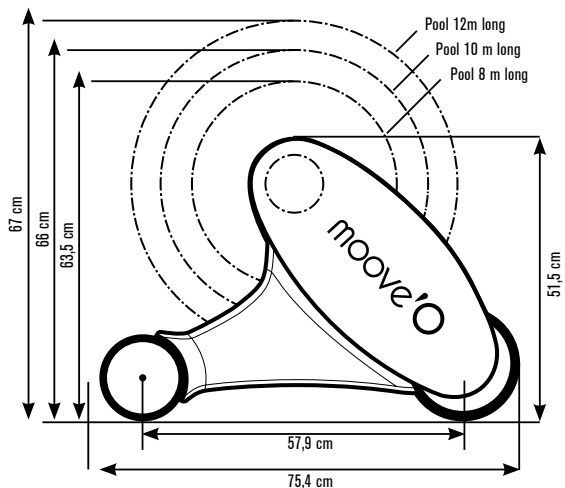

## SPECIFICATIONS

For pools from 2.5 x 3 m up to 5 x 11 m + Ø 3 m step unit.

- 1 Single block frame available in several colours to harmonise the roller with the cover.
- 2 Tubular motorisation powered by high performance photovoltaic solar cells.
- 3 Polymer blue, anti-marking wheels with a brake and a stop used to mark the roller's initial position.
- 4 Lacquered aluminium central cross piece allowing water to drain into the pool.
- 5 Cover composed of opaque PVC or polycarbonate solar slats fitted with locking kits. Slats available in several colors for perfect matching with the Moove'O® roller.