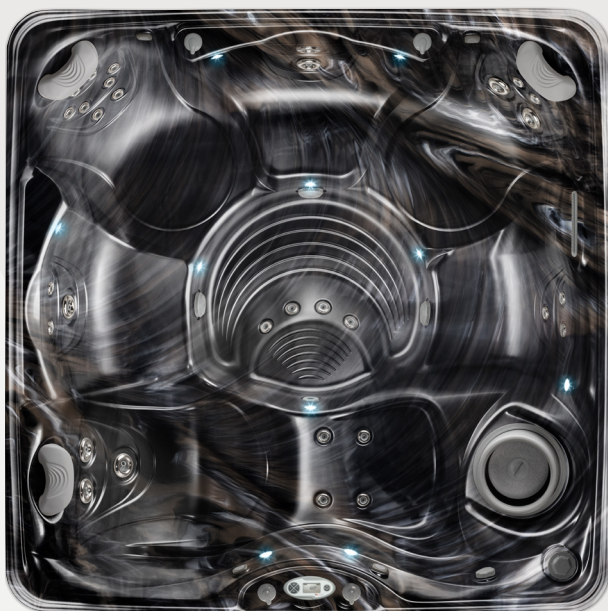

## MARINO™

Marino shown in Midnight Canyon shell

Marino shown with Midnight Canyon shell & Teak cabinet

### DIMENSIONS

<b>Seating Capacity</b>	6 adults
<b>Dimensions</b>	213 cm x 213 cm x 91 cm
<b>Water Capacity</b>	1,375 litres
<b>Weight</b>	Dry: 380 kg; Filled*: 2,235 kg

### PERFORMANCE FEATURES

<b>Jets</b>	35 Jets: 27 Euro 5 AdaptaFlo™ 3 AdaptaSsage™
<b>Pumps</b>	(2) ReliaFlo™ 2.0 Hp Pumps (4.0 BHP**); 1 Dual-Speed & 1 Single-Speed
<b>Heater</b>	Hi-Flow Heater (2,000 Watts)
<b>Electrical</b>	230V/16 amp
<b>Energy Efficiency</b>	Fully-insulated with FiberCor® material, 32kg/m <sup>3</sup> density, CEC-compliant

### COLOURS

<b>Cover</b>	Chestnut, Ash, Caramel
<b>Spa Shell</b>	White Pearl, Desert, Midnight Canyon, Tuscan Sun
<b>EcoTech™ Cabinet</b>	Espresso, Coastal Grey, Teak

\*Filled weight includes the weight of the occupants assuming an average weight of 80kg.